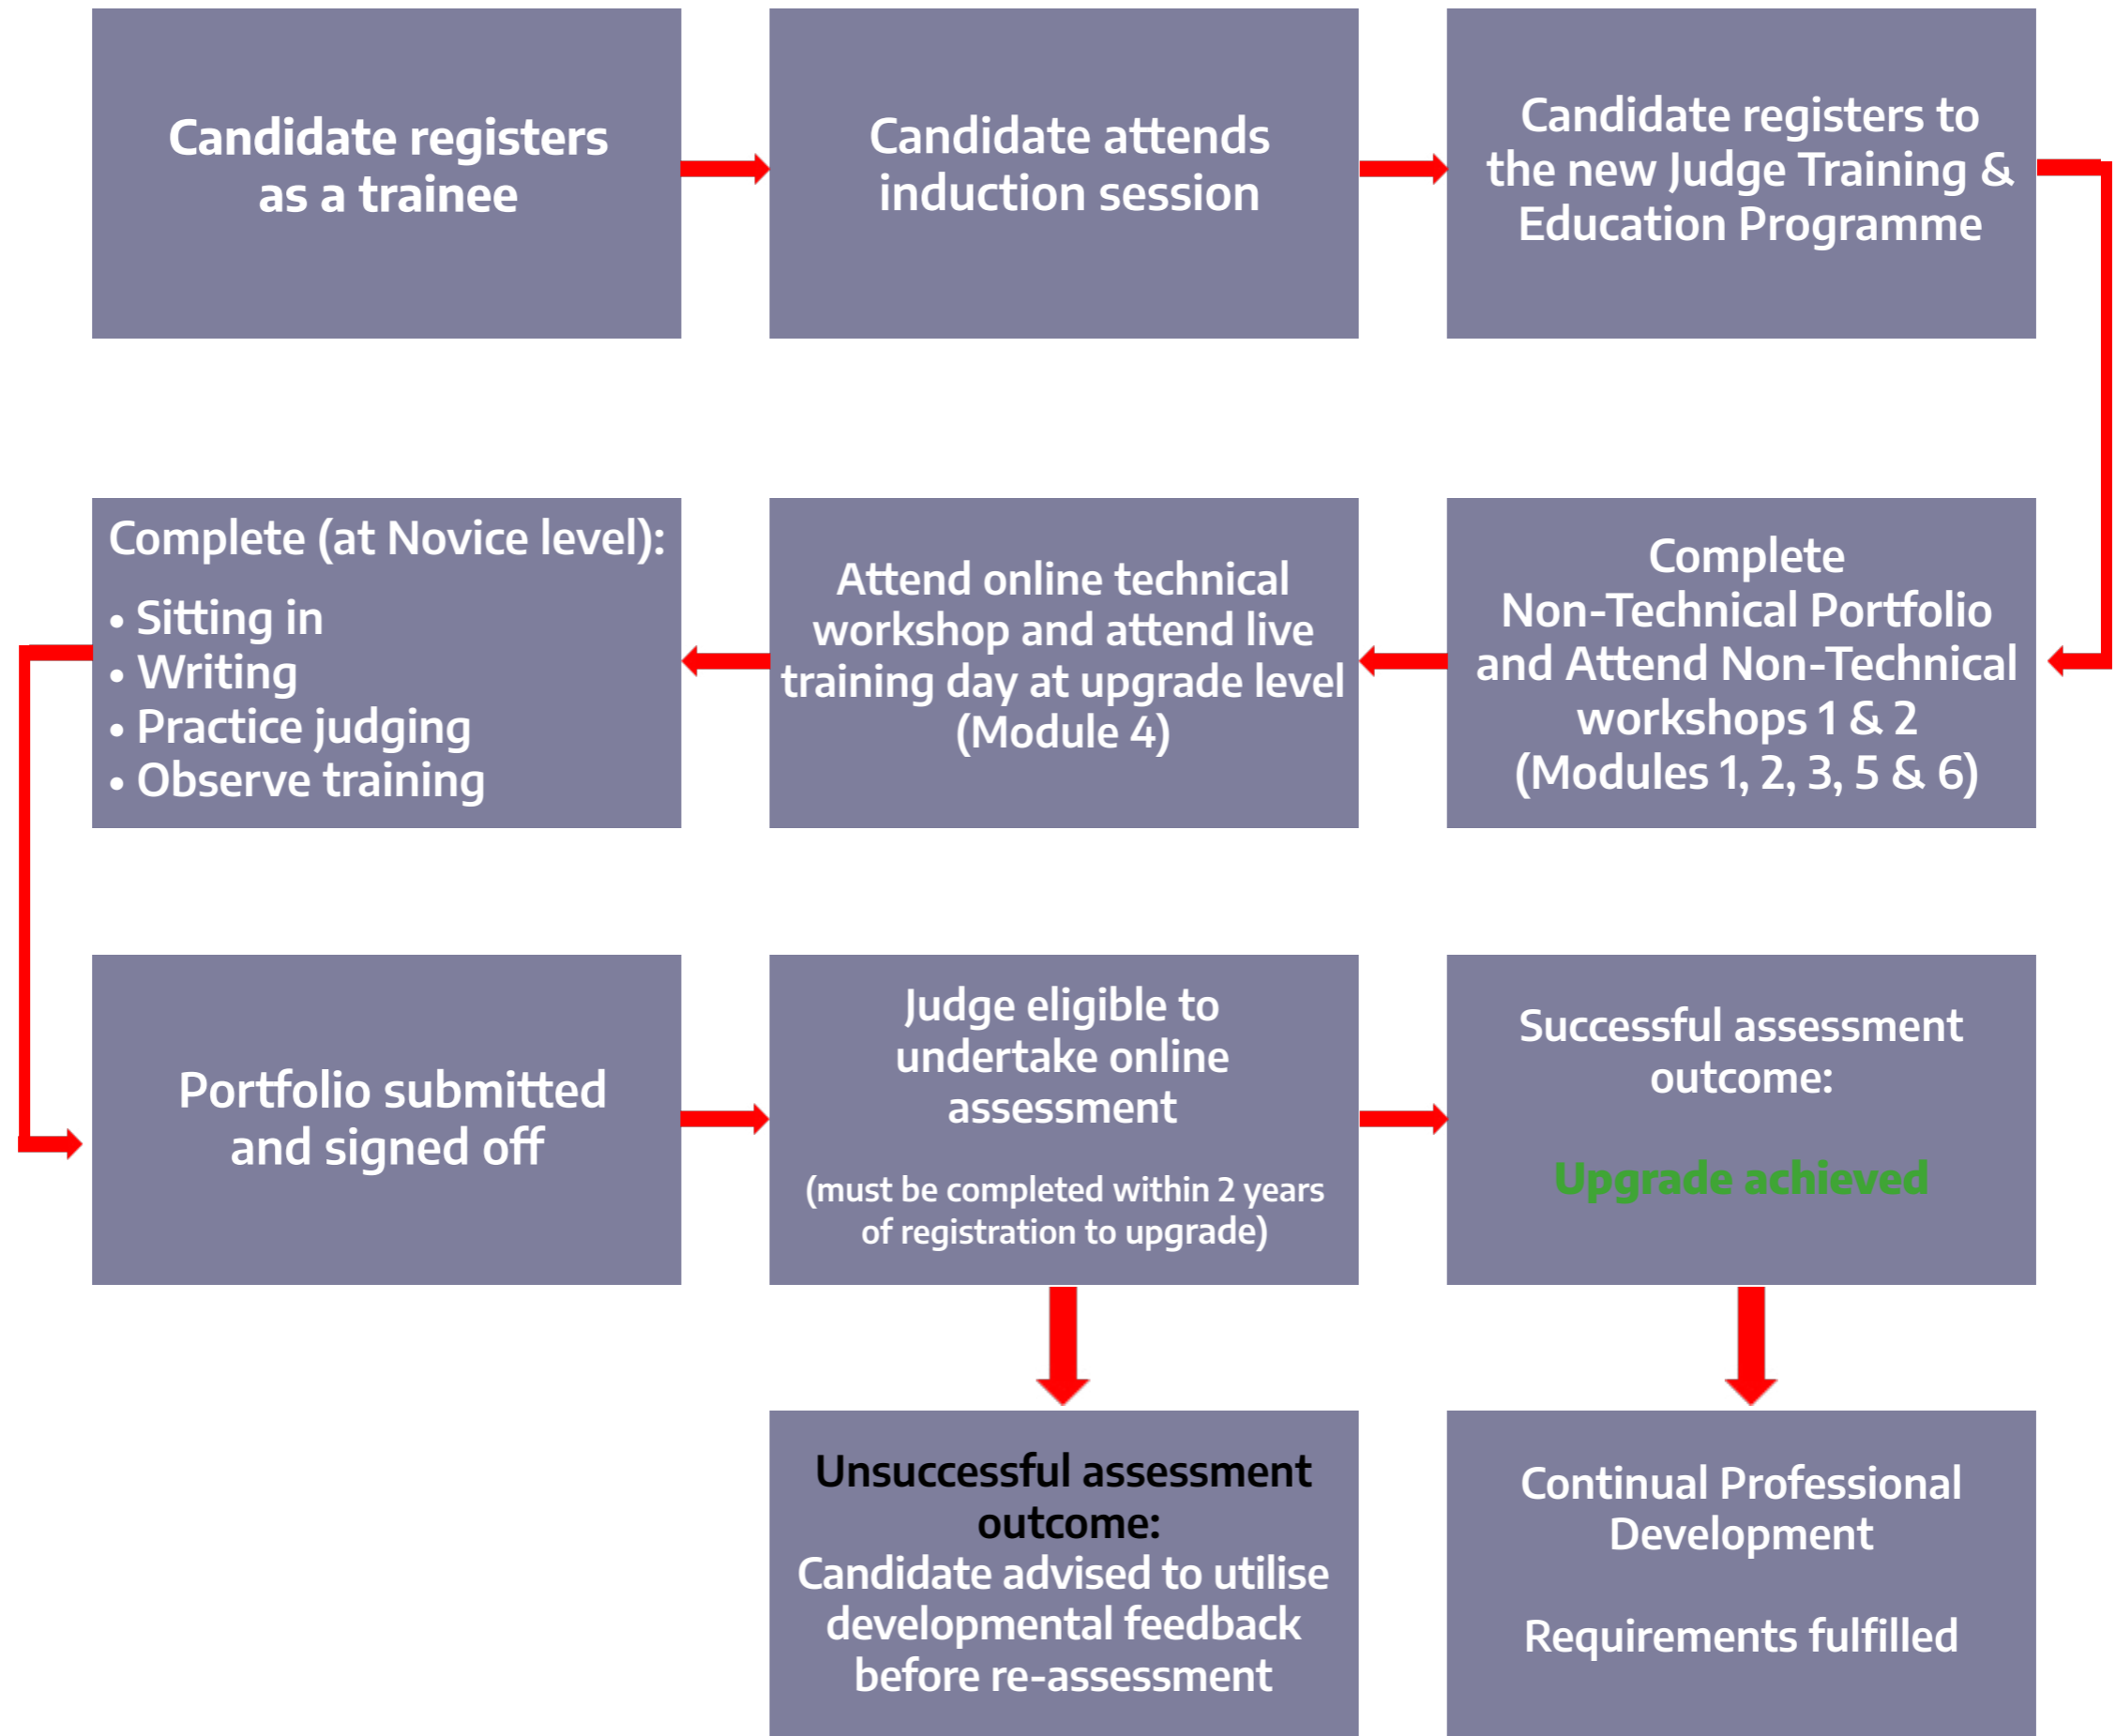

British Dressage

Judging with BD

Pathways, progression and opportunity

*Please note this refers to your second upgrade within the new system.

For further information please contact:

Jessica LaRosa
Officials Education Supervisor
T: 02476 698831
E: jessica.larosa@britishdressage.co.uk