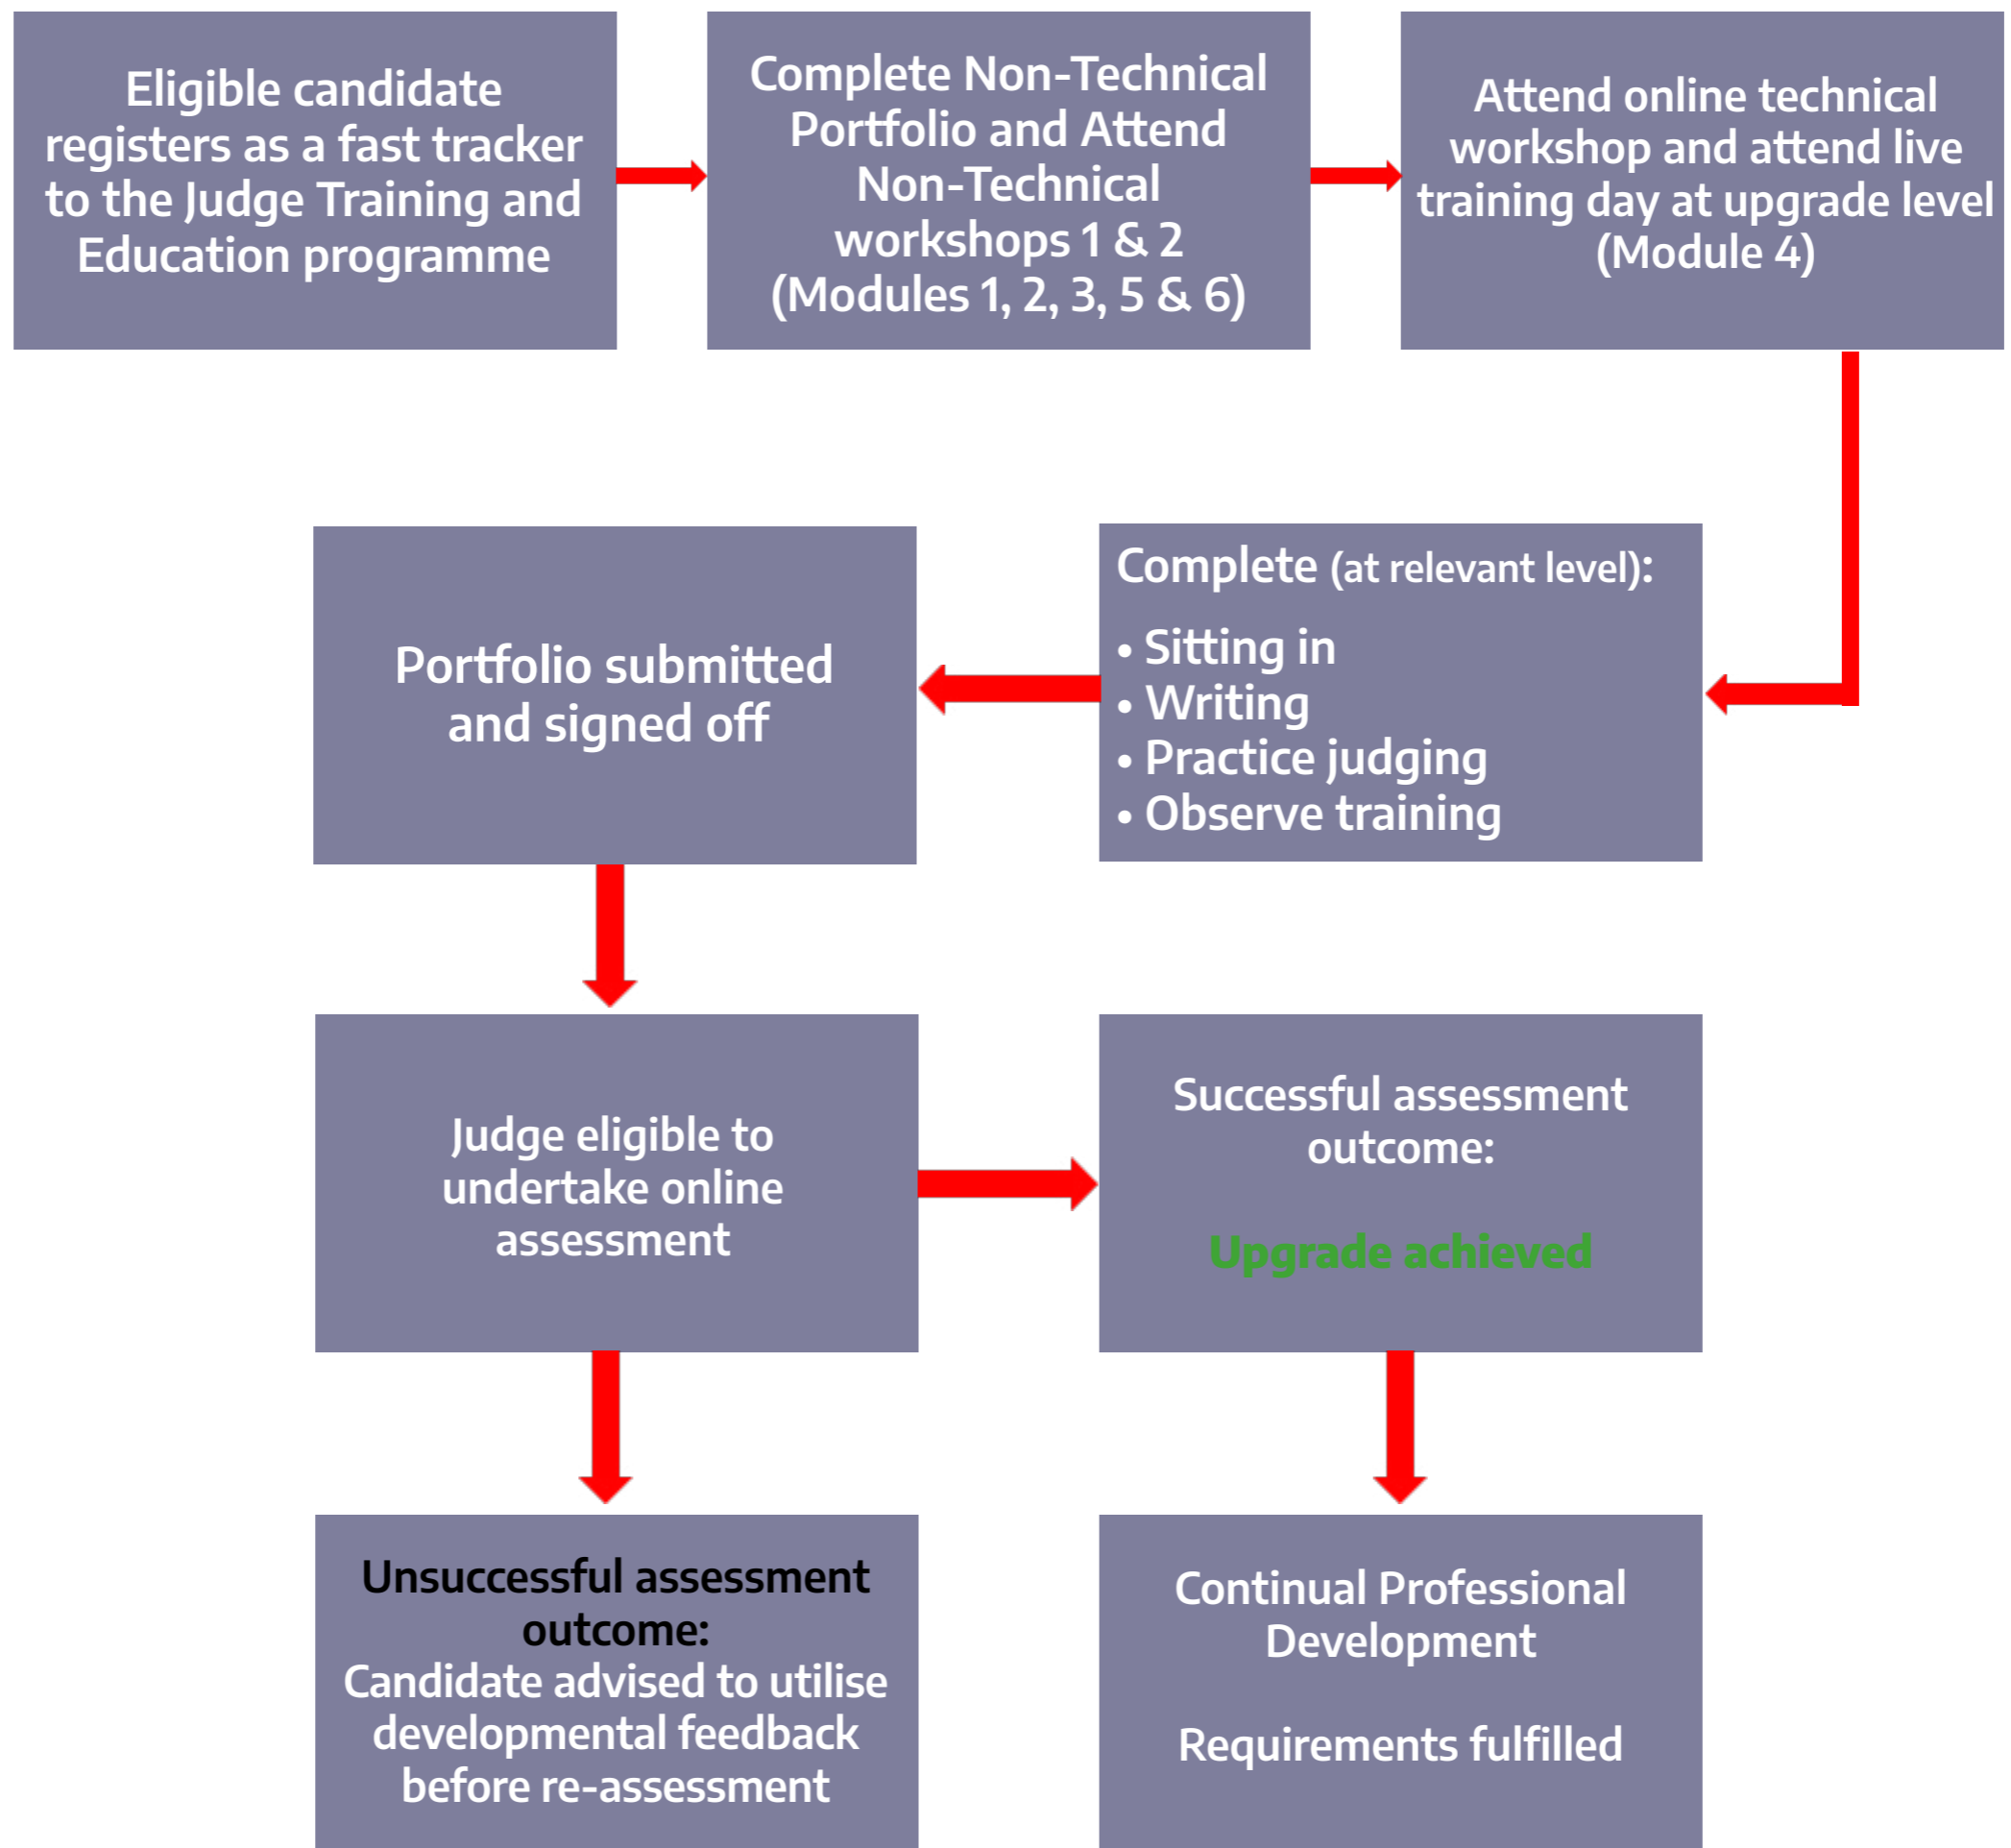

British Dressage

Judging with BD

Pathways, progression and opportunity

*Please note this refers to your second upgrade within the new system.

For further information please contact:

Jessica LaRosa
Officials Education Supervisor
T: 02476 698831
E: jessica.larosa@britishdressage.co.uk