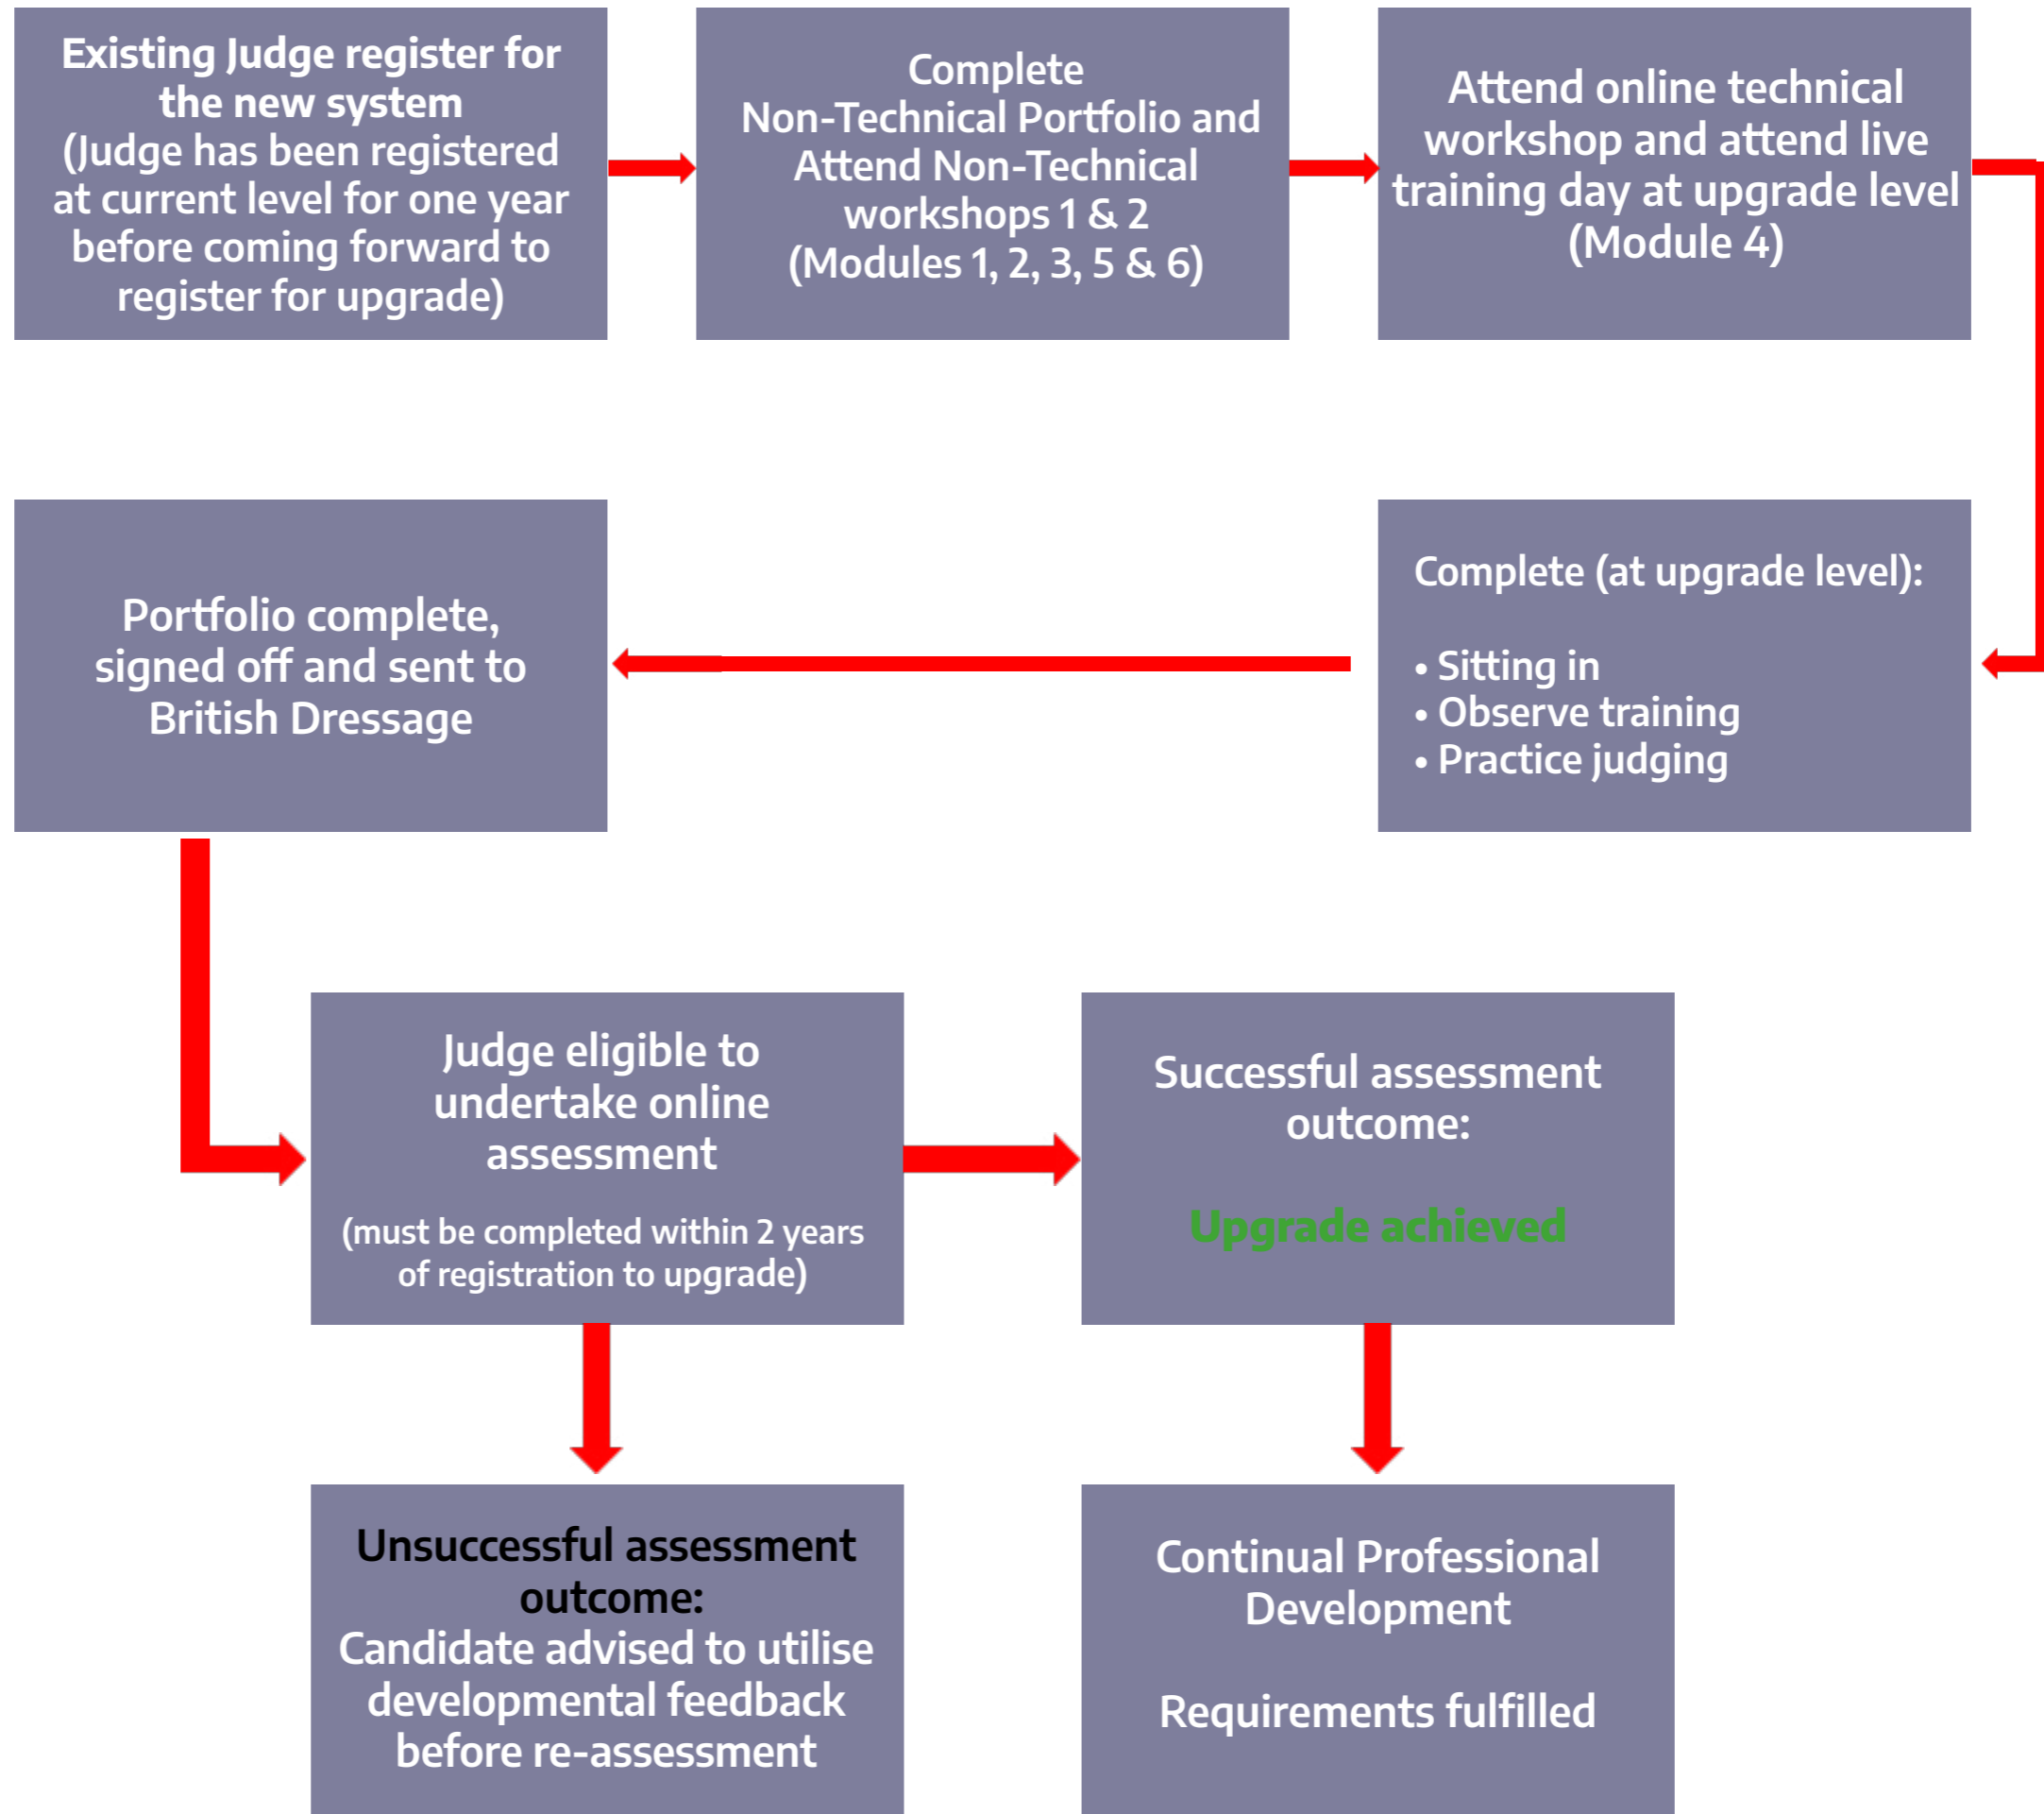

British Dressage

Judging with BD

Pathways, progression and opportunity

*Please note this refers to your second upgrade within the new system.

For further information please contact:

Jessica LaRosa
Officials Education Supervisor
T: 02476 698831
E: jessica.larosa@britishdressage.co.uk