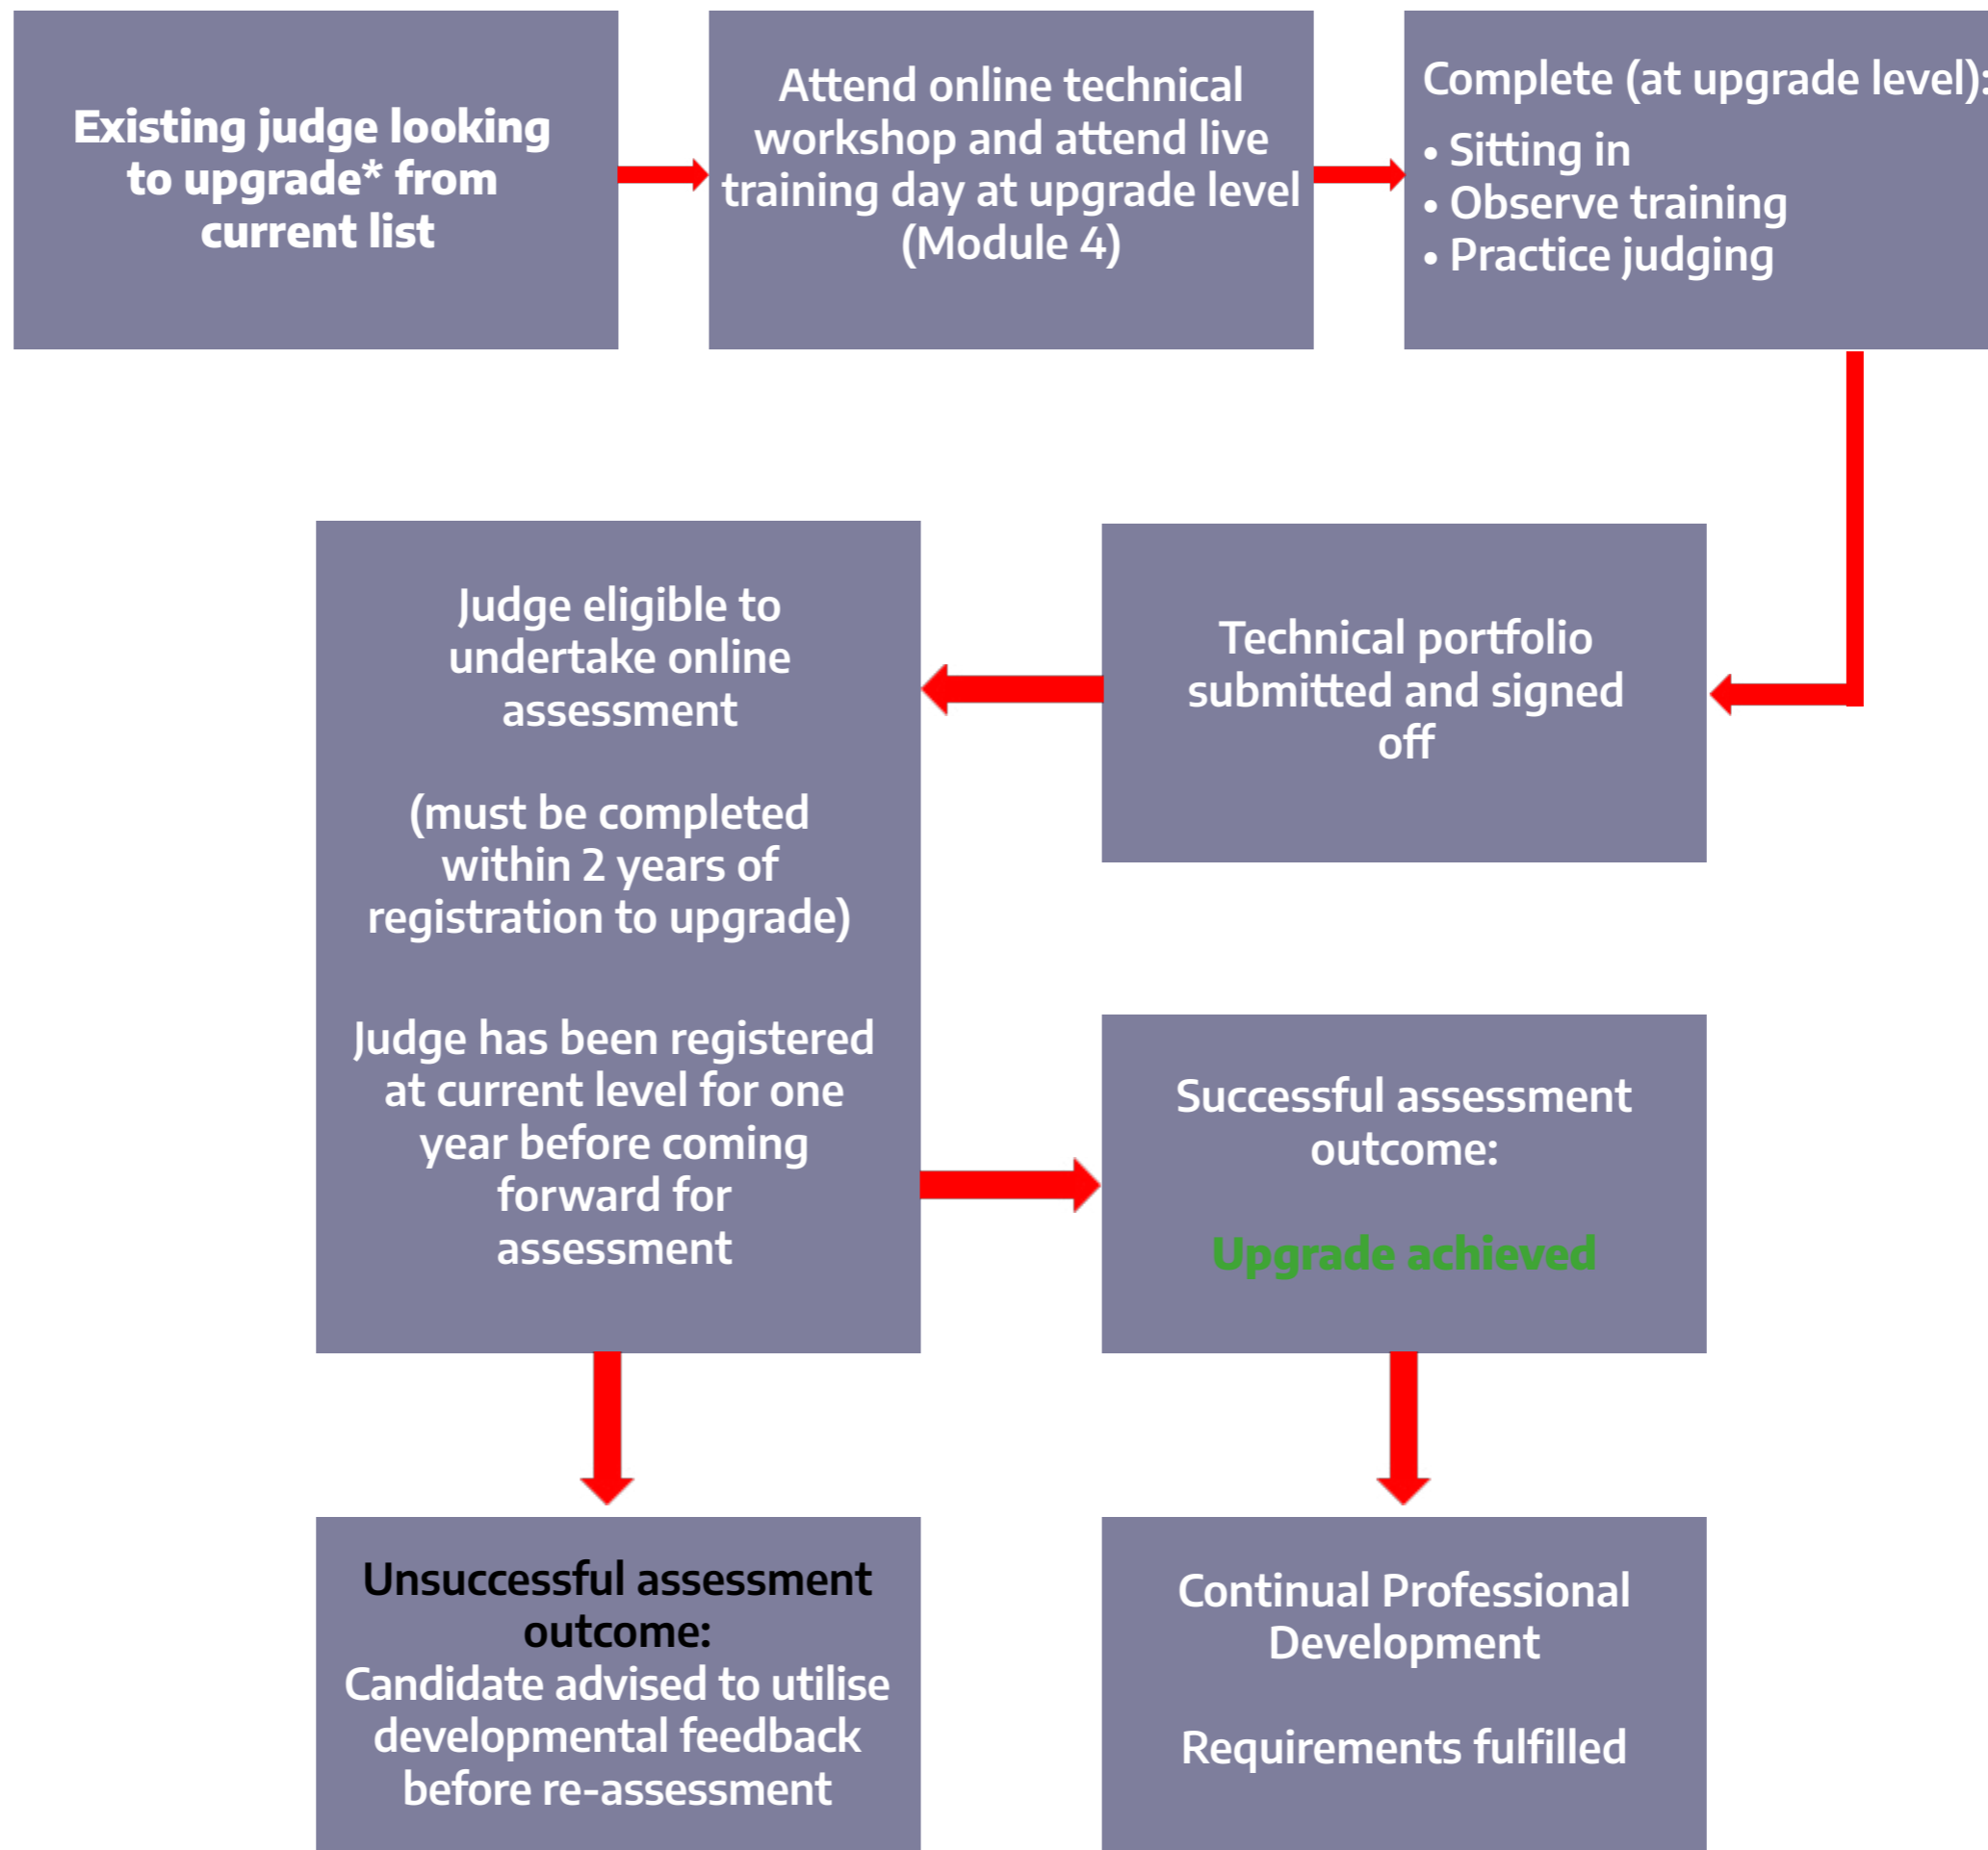

British Dressage

Judging with BD

Pathways, progression and opportunity

*Please note this refers to your second upgrade within the new system.

For further information please contact:

Jessica LaRosa
Officials Education Supervisor
T: 02476 698831
E: jessica.larosa@britishdressage.co.uk